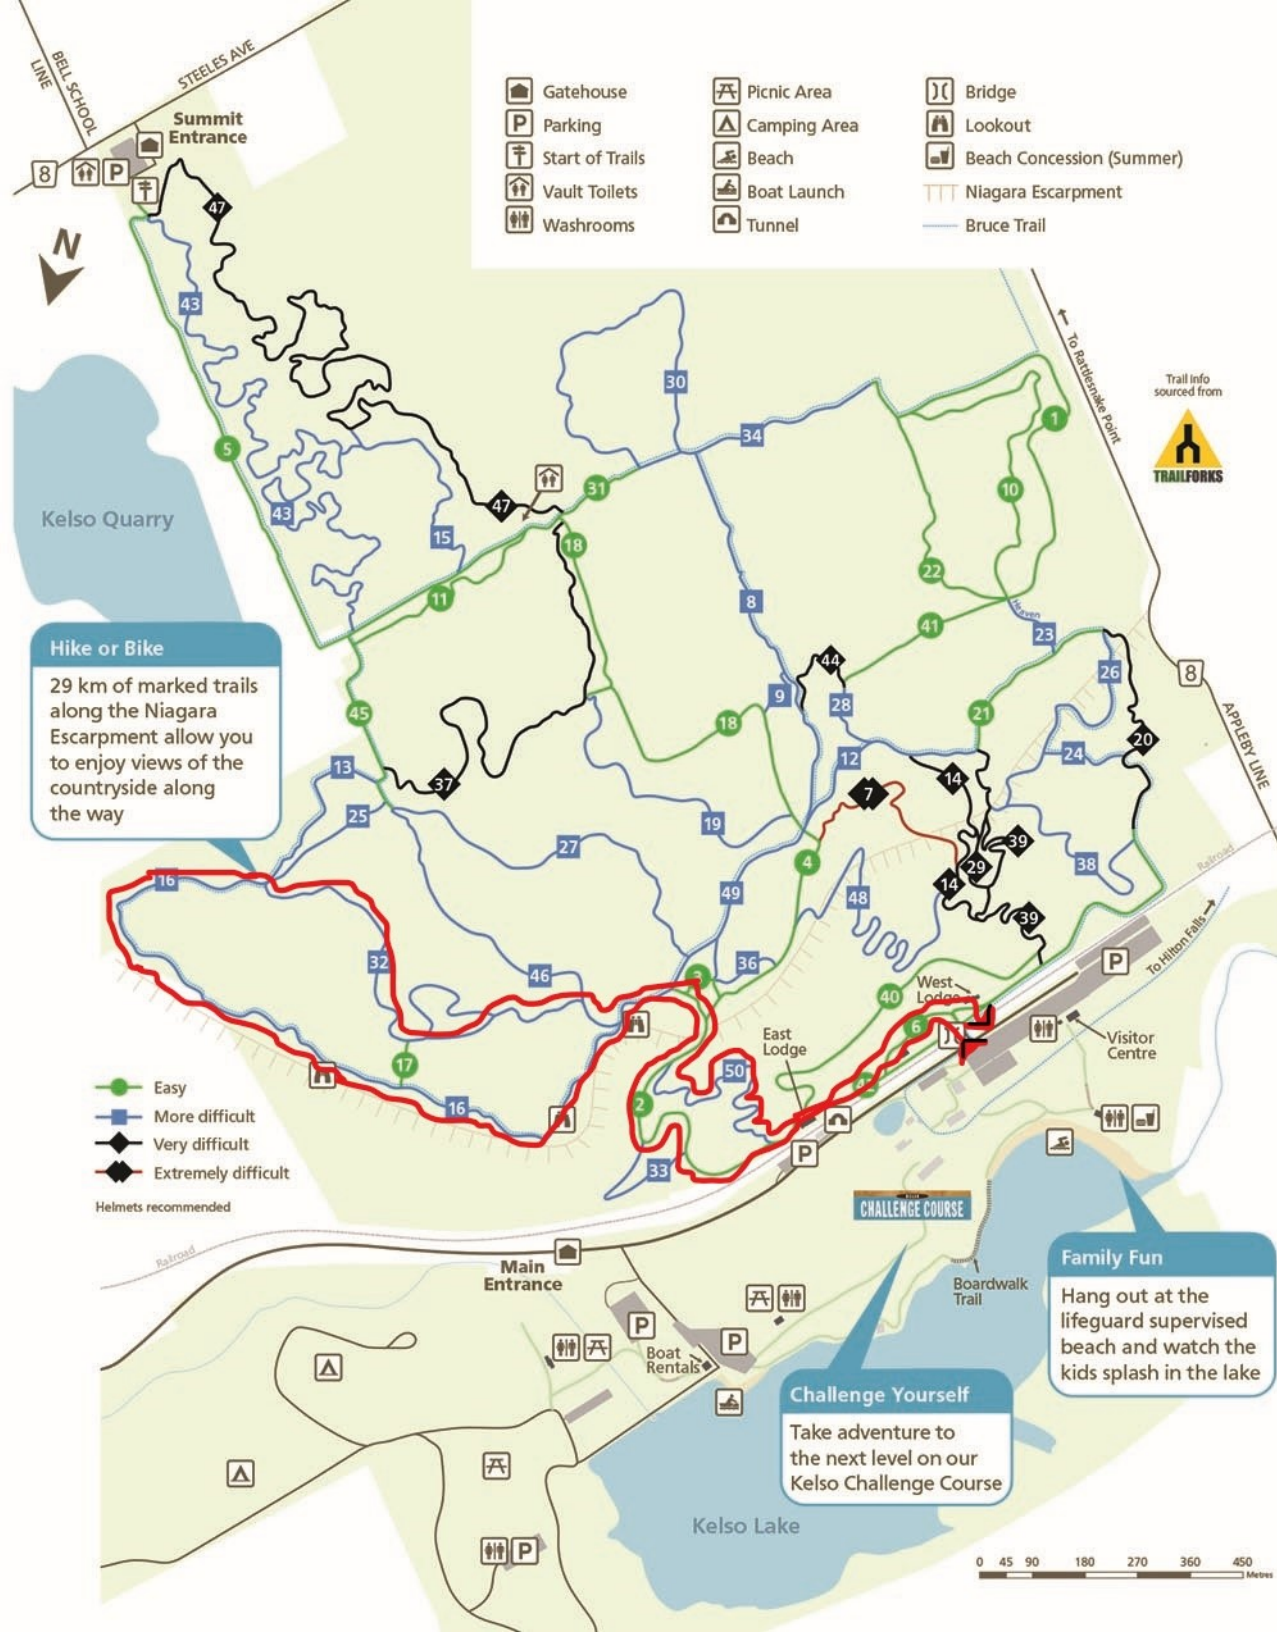

- 1 Appleby Alley
- 2 Ascension (Lower)
- 3 Ascension (Summit)
- 4 Ascension (Upper)
- 5 Bell School Line
- 6 Bridge Access Point
- 7 Broken Spokes
- 8 Bruce Trail Connector
- 9 BT Connector
- 10 Coyote Run
- 11 Darryl's Alley
- 12 Declined
- 13 Deer Run
- 14 Digger Downhill
- 15 Energy Damping Field
- 16 Escarpment Trail
- 17 Escarpment Link
- 18 Farmer Peter's Field
- 19 Field and Forest
- 20 Fire
- 21 Gateway to Heaven
- 22 Hawthorn Run
- 23 Heaven
- 24 Kiln Ruins
- 25 Lac Trail
- 26 Lime Kiln
- 27 Lora's Run
- 28 Martin's Mayham
- 29 Momentum Flow
- 30 Old Dump Trail
- 31 Old Farm Lane
- 32 Quarry Trail
- 33 Road to Ruin
- 34 Rocky Road
- 36 Roller Coaster
- 37 Rough Trade
- 38 Snake Bite
- 39 Snakes and Ladders
- 40 Starting Gate
- 41 Sumac Spin
- 42 The Base Road
- 43 Turkey Shoot
- 44 Ugly Up
- 45 Wide Open
- 46 Wizard's Way
- 47 X-trem Trail
- 48 Disco Inferno
- 49 Rock Garden
- 50 Quarry Climb

- Gatehouse
- Picnic Area
- Bridge
- Parking
- Camping Area
- Lookout
- Start of Trails
- Beach
- Beach Concession (Summer)
- Vault Toilets
- Boat Launch
- Niagara Escarpment
- Washrooms
- Tunnel
- Bruce Trail

Suggested Hiking Loops