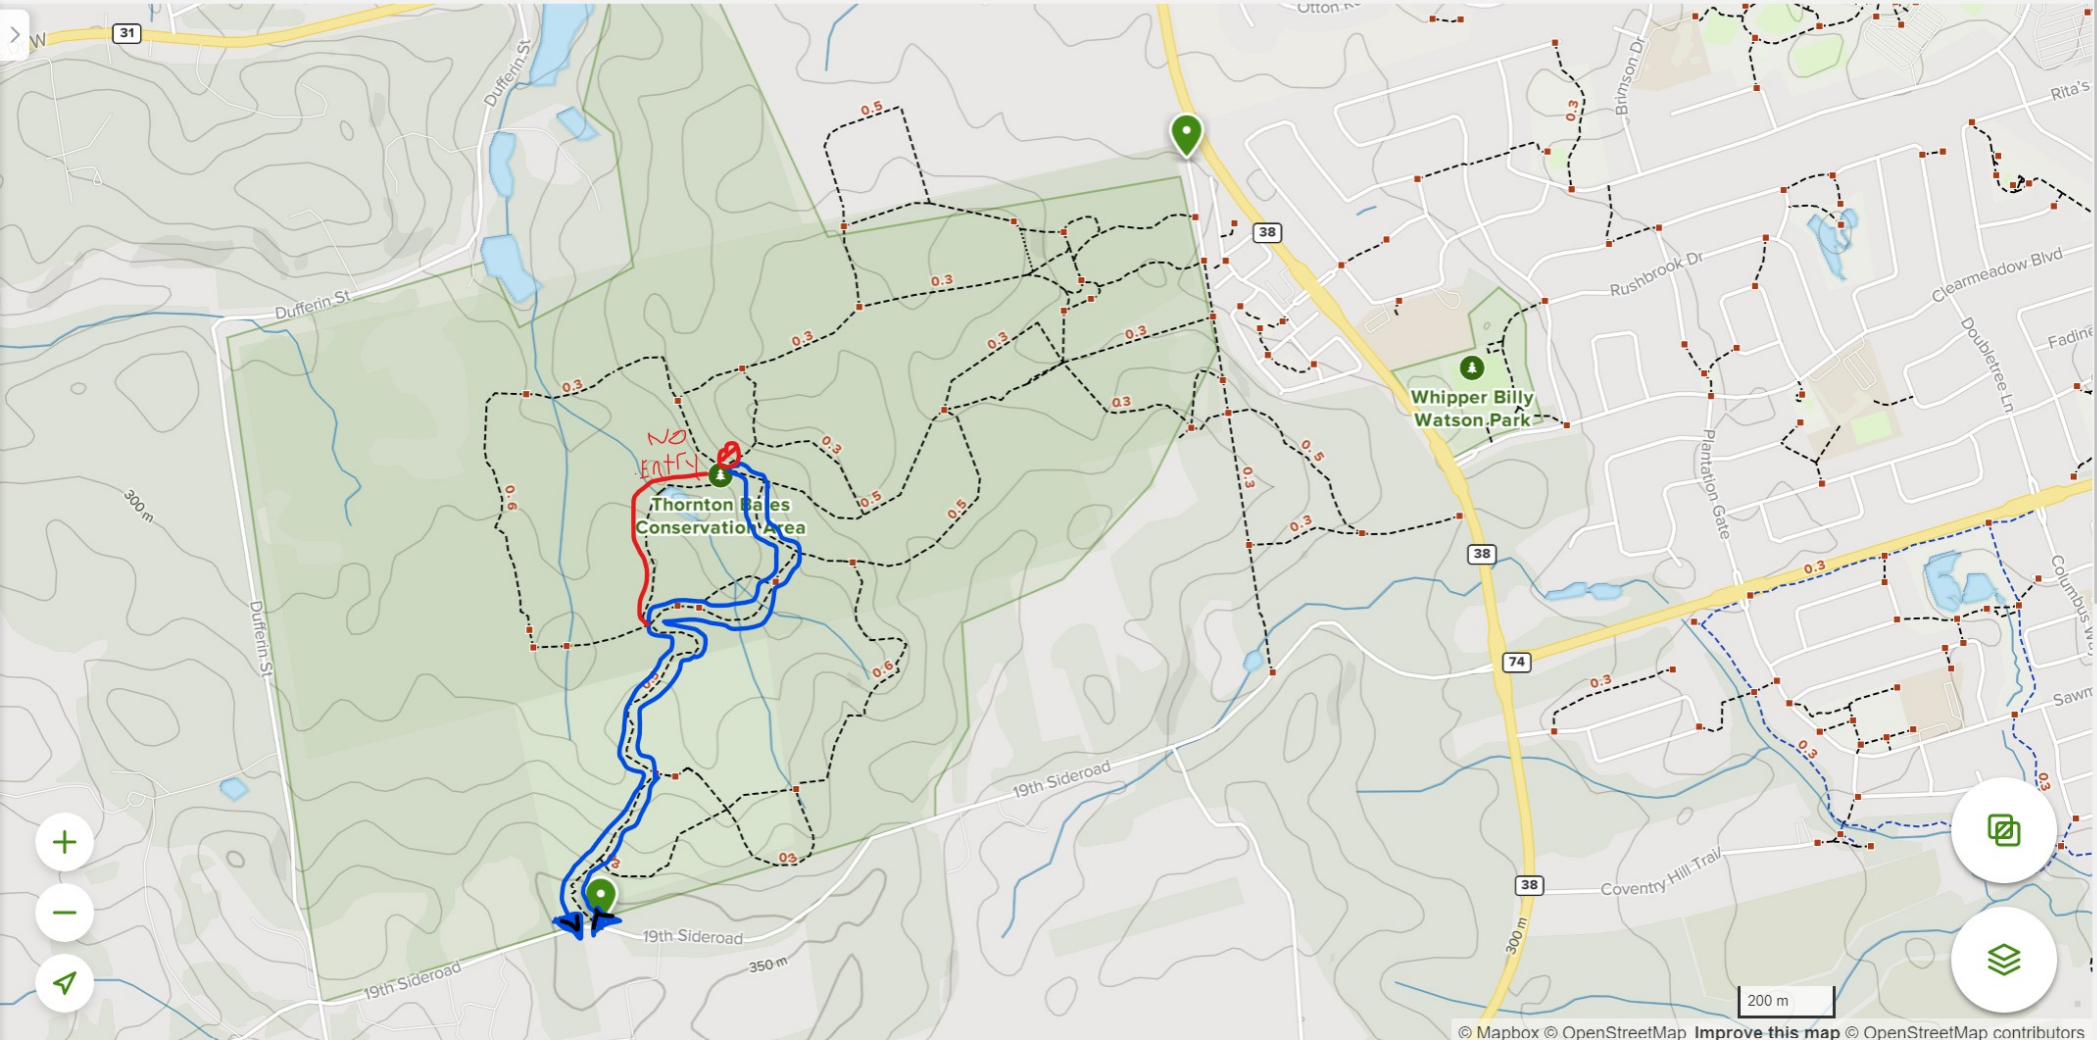

King, Ontario

Difficulty

Length

Elevation gain

Time

Route type

Rating

More filters

Thornton Bales Conservation Area